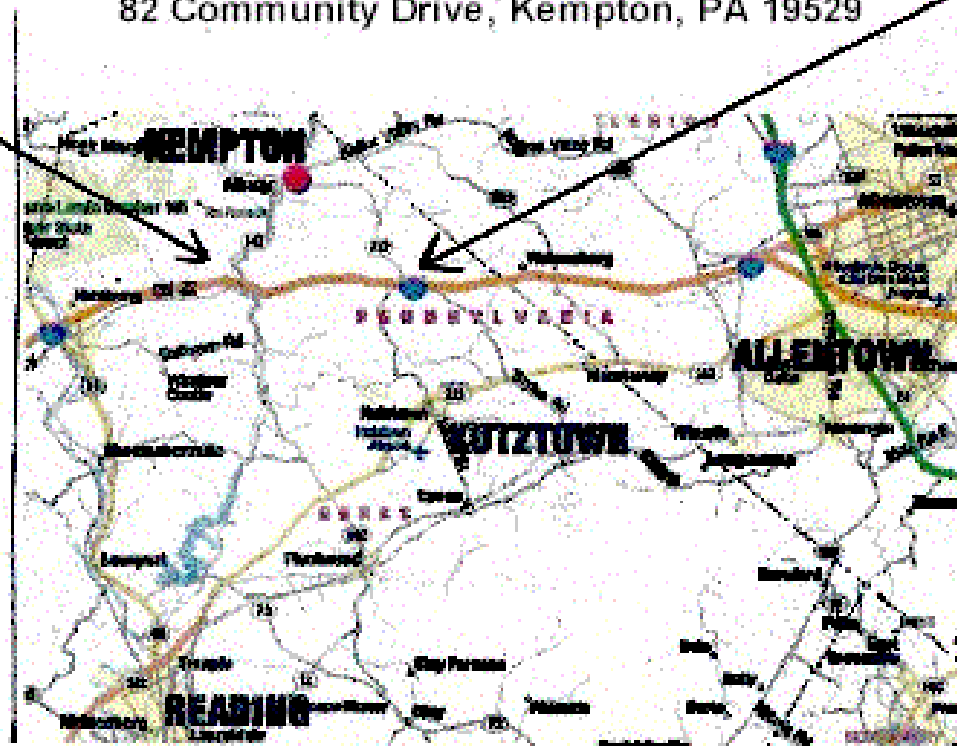

From the West on Route 78

- Take Exit 35 - Lenhartsville
- Go LEFT onto Route 143 NORTH 4.5 mi
- Pass Kempton Fire House
- Go RIGHT onto Route 737
- Go 0.5 mi - Turn LEFT onto Blacksmith Lane
- Road makes a sharp RIGHT; turns into Kistler Valley Road
- Go 40 feet; turn LEFT onto Creek Road
- Go over bridge and follow signs to show site

From the East on Route 78

- Take Exit 40 - Kutztown/Krumsville
- Go RIGHT onto Route 737 NORTH 5.4 mi into Kempton
- Stay STRAIGHT; road turns into Blacksmith Lane
- Road makes a sharp RIGHT; turns into Kistler Valley Road
- Go 40 feet; turn LEFT onto Creek Road
- Go over bridge and follow signs to show site

Exit 35

Directions to the Kempton Community Center
82 Community Drive, Kempton, PA 19529

Exit 40

← Harrisburg

New Jersey →

Philadelphia ↘